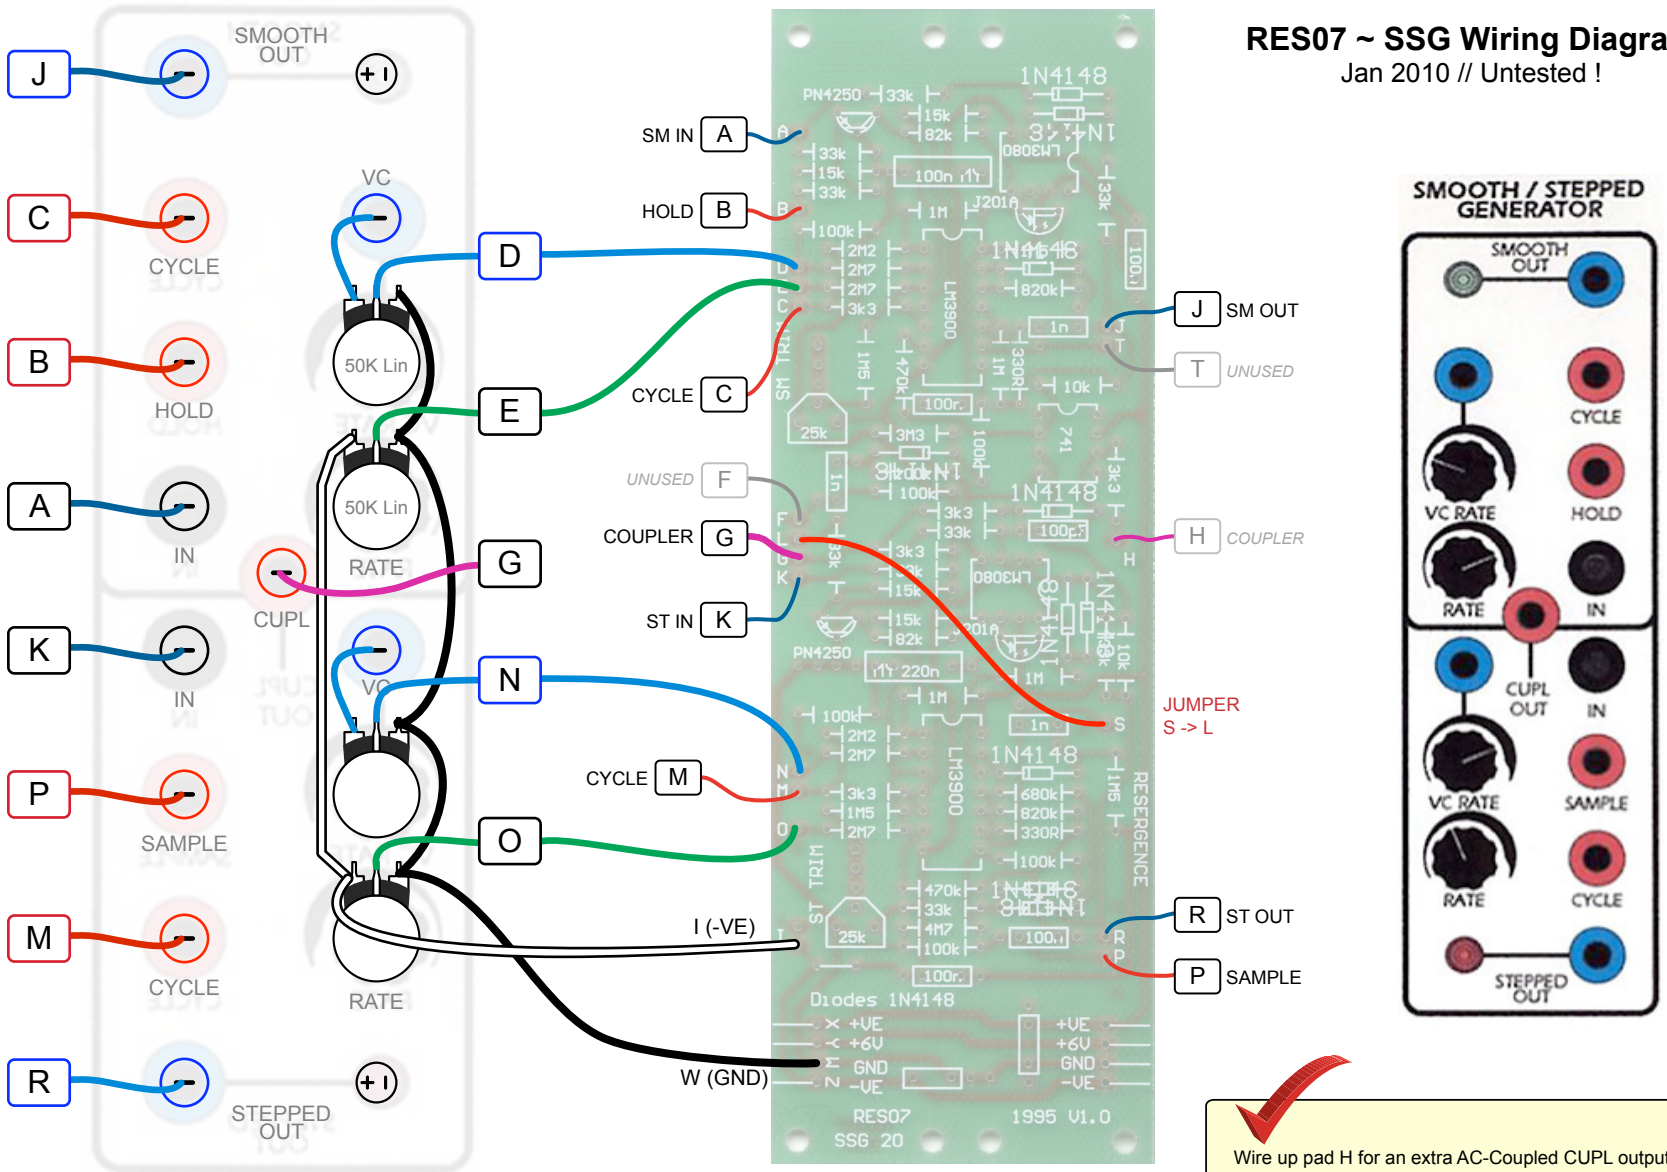

# RES07 ~ SSG Wiring Diagram

Jan 2010 // Untested !

- USE LED DRIVER BOARDS FOR THE OUTPUT LEDS

- USE SHIELDED WIRE EVERYWHERE (STRANDED)